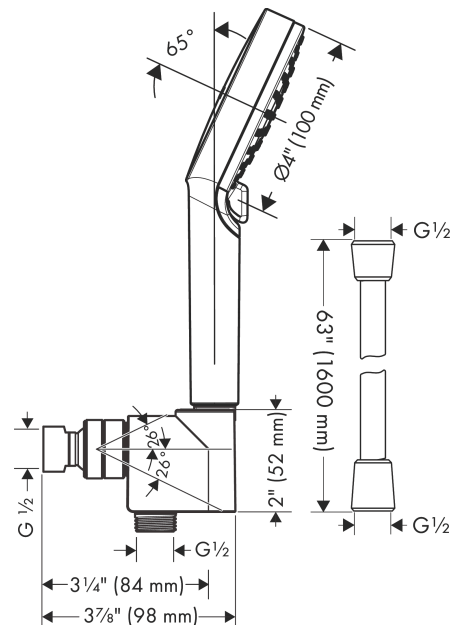

Vernis Blend
Shower holder set 100 Vario 2.5 GPM
 Surface: **chrome** Part no. : **04949000**

Description

Features

- Consists of: Handshower, Handshower hose, Porter unit
- Integrated support function
- Spray modes: Rain, IntenseRain
- Flow: 2.5 GPM (9.5 L/Min)
- Pivot connector prevents hose from tangling
- 26° adjustment
- Rinseable screen seal

Item details

List Price \$ 106.00

Technology

Compliance

Product image

Scale drawing

Vernis Blend
Shower holder set 100 Vario 2.5 GPM
Surface: **chrome** Part no. : **04949000**

Exploded drawing

Year of production: >06/22

Vernis Blend
Shower holder set 100 Vario 2.5 GPM
 Surface: **chrome** Part no. : **04949000**

Spare parts list

Year of production: >06/22

Pos.	Description	Part no.	Price	PU
1	support	04580000	-	1
2	filter packing	88649000	-	1
3	nut	97958000	-	1
4	lever collar	97536000	-	1
5	ball joint	97331000	-	1
6	seal	97606000	-	1
7	set of non return valves DW 15	94074000	-	1
8	seal	98058000	-	1
9	shower hose 1,60 m	28276003	-	1
10	filter packing	94246000	-	1
11	-	26270001	-	1