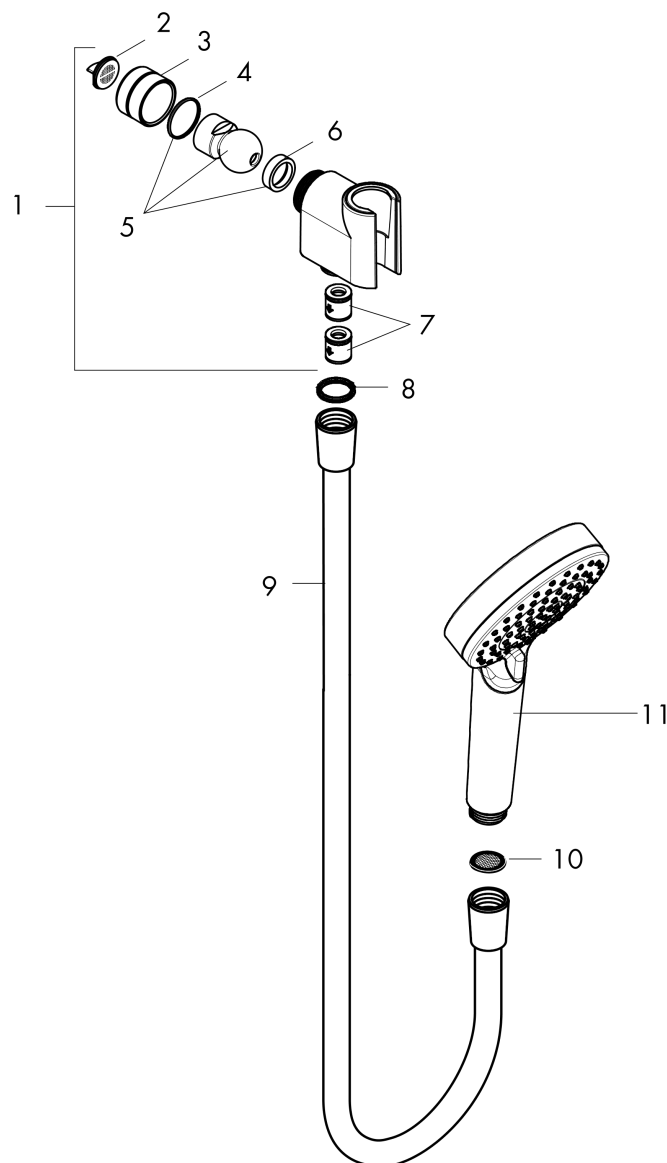

Vernis Blend
Shower holder set 100 Vario 2.5 GPM
 Surface: **chrome** Part no. : **04949000**

Description

Features

- Consists of: Handshower, Handshower hose, Porter unit
- Integrated support function
- Spray modes: Rain, IntenseRain
- Flow: 2.5 GPM (9.5 L/Min)
- Pivot connector prevents hose from tangling
- 26° adjustment
- Rinseable screen seal

Item details

List Price \$ 106.00

Technology

Compliance

Product image

Scale drawing

Vernis Blend
Shower holder set 100 Vario 2.5 GPM
Surface: **chrome** Part no. : **04949000**

Exploded drawing

Year of production: >06/22

Vernis Blend
Shower holder set 100 Vario 2.5 GPM
 Surface: **chrome** Part no. : **04949000**

Spare parts list

Year of production: >06/22

Pos.	Description	Part no.	Price	PU
1	support	04580000	-	1
2	filter packing	88649000	-	1
3	nut	97958000	-	1
4	lever collar	97536000	-	1
5	ball joint	97331000	-	1
6	seal	97606000	-	1
7	set of non return valves DW 15	94074000	-	1
8	seal	98058000	-	1
9	shower hose 1,60 m	28276003	-	1
10	filter packing	94246000	-	1
11	-	26270001	-	1